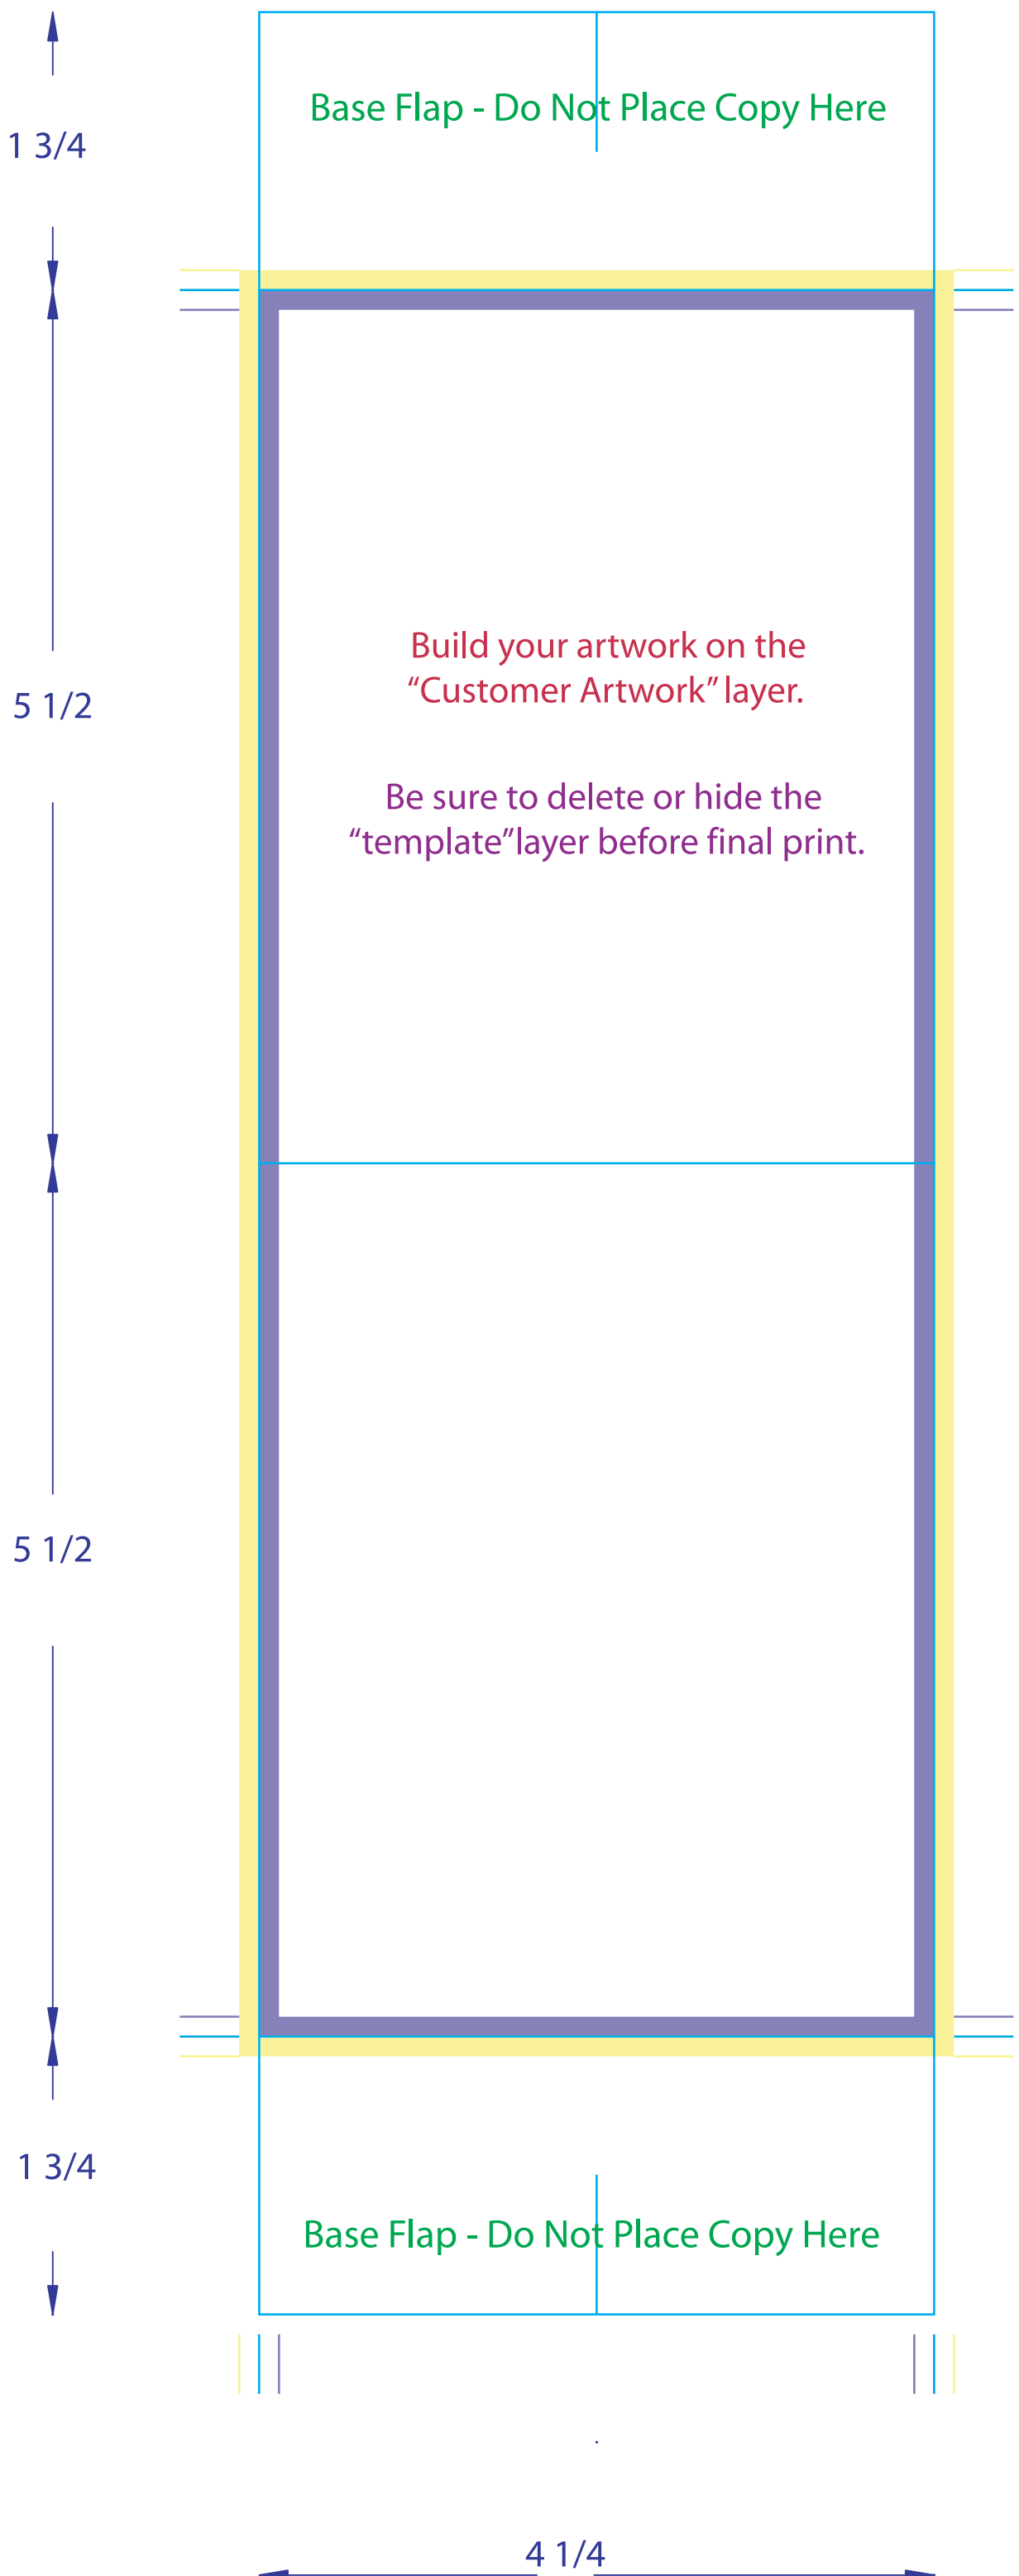

4 1/4" x 5 1/2" Table Tent

Base Flap - Do Not Place Copy Here

1 3/4

5 1/2

5 1/2

1 3/4

4 1/4

bleed
CUT LINE
safety

Keep all type (text) 1/8" from outer cut line. Use the inside purple border as a guide.

All copy that bleeds past the outer cut line will need to extend to the yellow border.

Build your artwork on the "Customer Artwork" layer.

Be sure to delete or hide the "template" layer before final print.

Base Flap - Do Not Place Copy Here